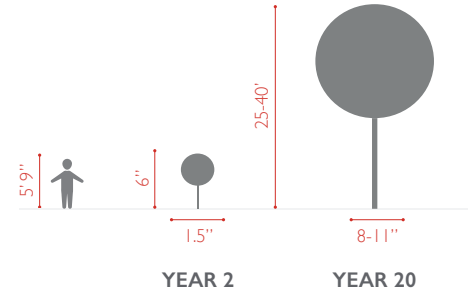

CHERRY LAUREL

ILEX PARAGUARIENSIS

FLOWING WELL TREE FARM

FOLIAGE, FLOWER & FRUIT

FACTS

ZONES
8A - 10A

PLANTING SPACE
5-10 FT

SUGGESTED BEST USE
FOCAL POINT OR HEDGE

POTENTIAL PROBLEMS
PRONE TO ROOT ROT IN NURSERY;
CAN BECOME WEEDY

SIZE

	15 GAL	30 GAL	45 GAL
HEIGHT	6'	9'	10'
WIDTH	1.5'	2'	3'
CALIPER	1"	1.75"	3"