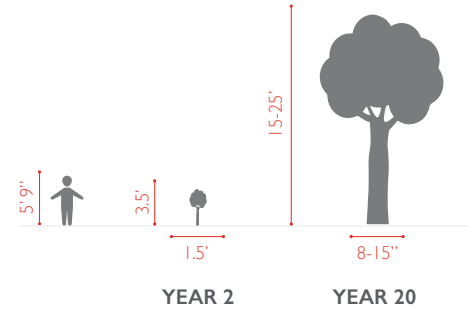

HOLLY YAUPON

ILEX VOMITORIA

FLOWING WELL TREE FARM

FOLIAGE, FLOWER & FRUIT

FACTS

ZONES
7A - 9B

PLANTING SPACE
3-10 FT

SUGGESTED BEST USE
FOCAL POINT OR HEDGE

POTENTIAL PROBLEMS
NONE

SIZE

	15 GAL	30 GAL	45 GAL
HEIGHT	3.5'	4.5'	5.5'
WIDTH	1.5'	2.5'	3.5'
CALIPER	1"	2"	3"