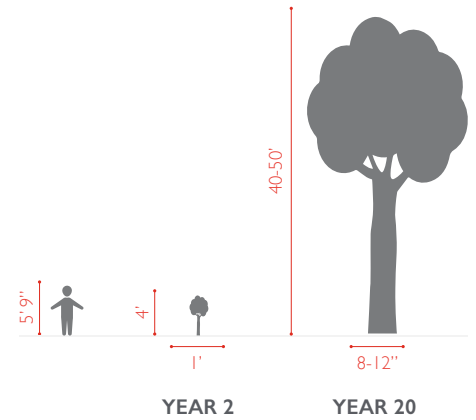

JUNIPER BRODIE

JUNIPERUS VIRGINIANA 'BRODIE'

FLOWING WELL TREE FARM

FOLIAGE, FLOWER & FRUIT

FACTS

ZONES
2A - 9B

PLANTING SPACE
5-10 FT

SUGGESTED BEST USE
FOCAL POINT, SCREEN

POTENTIAL PROBLEMS
NONE

SIZE

	15 GAL	30 GAL	45 GAL
HEIGHT	4'	5'	6'
WIDTH	1'	1.5'	2'
CALIPER	1"	1.5"	2.5"