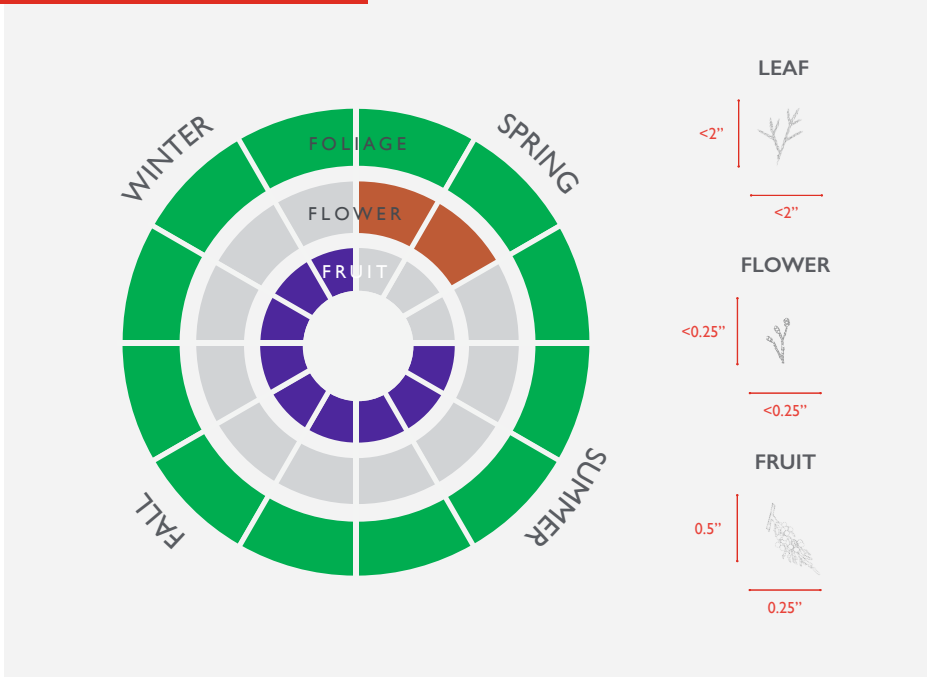

JUNIPER BRODIE

JUNIPERUS VIRGINIANA 'BRODIE'

FLOWING WELL TREE FARM

FOLIAGE, FLOWER & FRUIT

FACTS

ZONES
2A - 9B

PLANTING SPACE
5-10 FT

SUGGESTED BEST USE
FOCAL POINT, SCREEN

POTENTIAL PROBLEMS
NONE

SIZE

	15 GAL	30 GAL	45 GAL
HEIGHT	4'	5'	6'
WIDTH	1'	1.5'	2'
CALIPER	1"	1.5"	2.5"