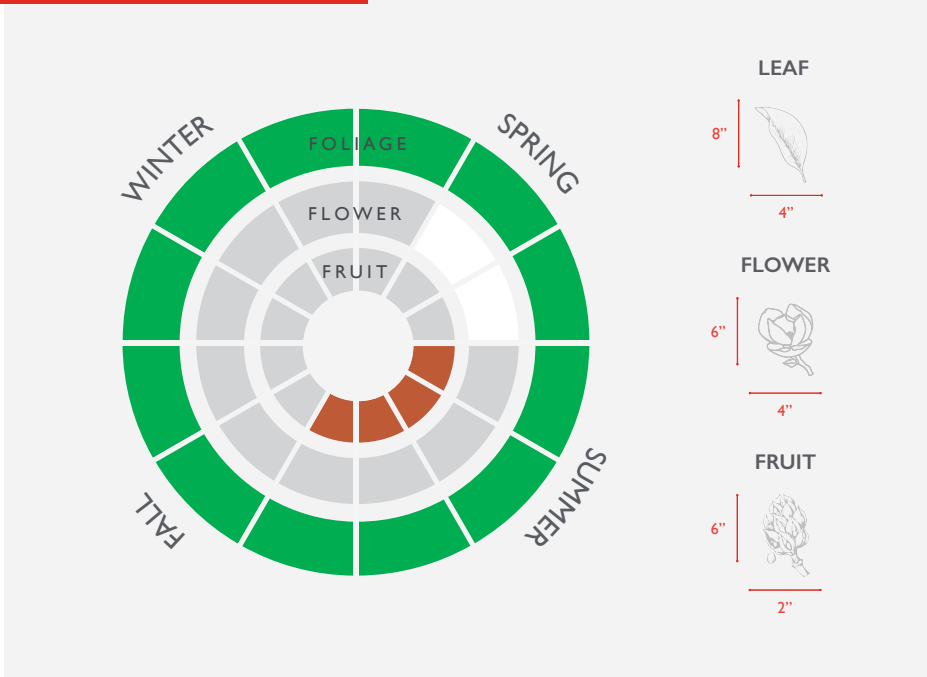

# MAGNOLIA LITTLE GEM

MAGNOLIA GRANDIFLORA 'LITTLE GEM'

FLOWING WELL TREE FARM

FOLIAGE, FLOWER & FRUIT

FACTS

**ZONES**  
7A - 10A

**PLANTING SPACE**  
4-10 FT

**SUGGESTED BEST USE**  
FOCAL POINT, SCREEN

**POTENTIAL PROBLEMS**  
NOT DROUGHT TOLERANT IN HOT, DRY AREAS; PRONE TO MAGNOLIA SCALE IF STRESSED

SIZE

	15 GAL	30 GAL	45 GAL
HEIGHT	2'	2.5'	3'
WIDTH	1.5'	2'	2.5'
CALIPER	0.75"	1.25"	1.75"