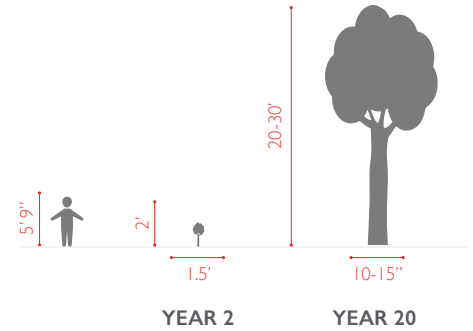

# MAGNOLIA LITTLE GEM

MAGNOLIA GRANDIFLORA 'LITTLE GEM'

FLOWING WELL TREE FARM

FOLIAGE, FLOWER & FRUIT

FACTS

**ZONES**  
7A - 10A

**PLANTING SPACE**  
4-10 FT

**SUGGESTED BEST USE**  
FOCAL POINT, SCREEN

**POTENTIAL PROBLEMS**  
NOT DROUGHT TOLERANT IN HOT, DRY AREAS; PRONE TO MAGNOLIA SCALE IF STRESSED

SIZE

	15 GAL	30 GAL	45 GAL
HEIGHT	2'	2.5'	3'
WIDTH	1.5'	2'	2.5'
CALIPER	0.75"	1.25"	1.75"