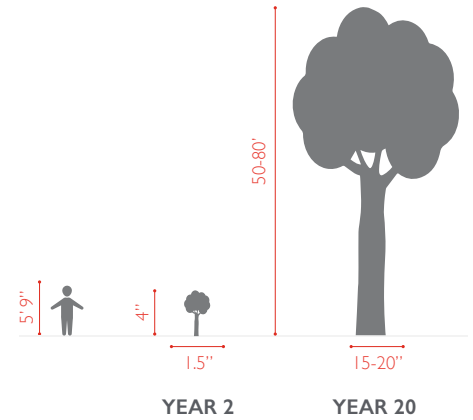

# MAGNOLIA DD BLANCHERD

MAGNOLIA GRANDIFLORA 'D.D. BLANCHARD'

FLOWING WELL TREE FARM

FOLIAGE, FLOWER & FRUIT

FACTS

**ZONES**  
7A - 10A

**PLANTING SPACE**  
4-10 FT

**SUGGESTED BEST USE**  
SHADE TREE, SCREEN

**POTENTIAL PROBLEMS**  
NOT DROUGHT TOLERANT IN HOT, DRY AREAS; PRONE TO MAGNOLIA SCALE IF STRESSED; LEAF LITTER CAN BE AN ISSUE

SIZE

|         | 15 GAL | 30 GAL | 45 GAL |
|---------|--------|--------|--------|
| HEIGHT  | 4'     | 4.5'   | 5'     |
| WIDTH   | 2'     | 2.5'   | 3'     |
| CALIPER | 1"     | 2"     | 3"     |