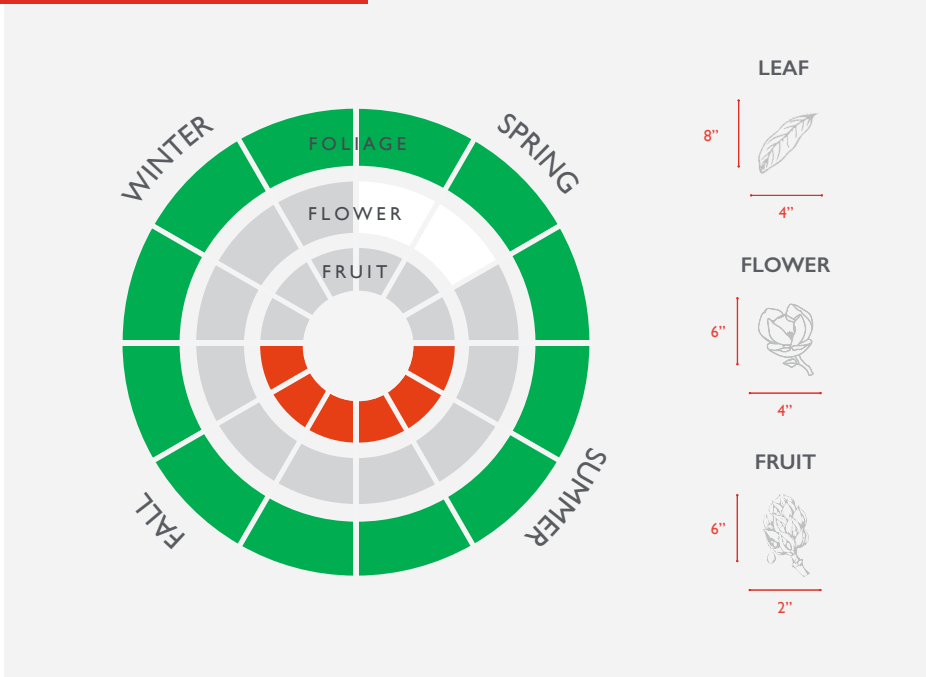

# MAGNOLIA DD BLANCHERD

MAGNOLIA GRANDIFLORA 'D.D. BLANCHARD'

FLOWING WELL TREE FARM

FOLIAGE, FLOWER & FRUIT

FACTS

**ZONES**  
7A - 10A

**PLANTING SPACE**  
4-10 FT

**SUGGESTED BEST USE**  
SHADE TREE, SCREEN

**POTENTIAL PROBLEMS**  
NOT DROUGHT TOLERANT IN HOT, DRY AREAS; PRONE TO MAGNOLIA SCALE IF STRESSED; LEAF LITTER CAN BE AN ISSUE

SIZE

|         | 15 GAL | 30 GAL | 45 GAL |
|---------|--------|--------|--------|
| HEIGHT  | 4'     | 4.5'   | 5'     |
| WIDTH   | 2'     | 2.5'   | 3'     |
| CALIPER | 1"     | 2"     | 3"     |