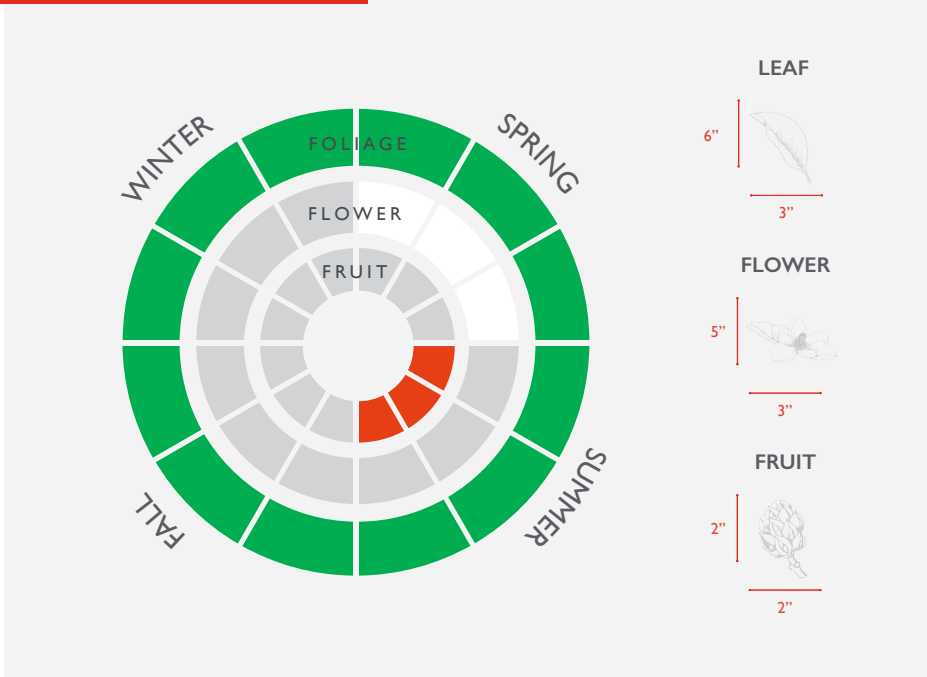

MAGNOLIA SWEET BAY

MAGNOLIA VIRGINIANA

FLOWING WELL TREE FARM

FOLIAGE, FLOWER & FRUIT

FACTS

ZONES
5A - 10A

PLANTING SPACE
10-14 FT

SUGGESTED BEST USE
FOCAL POINT, SCREEN

POTENTIAL PROBLEMS
NOT DROUGHT TOLERANT -
REQUIRES MOIST SOILS; PRONE TO
MAGNOLIA SCALE IF STRESSED

SIZE

	15 GAL	30 GAL	45 GAL
HEIGHT	4'	5'	6'
WIDTH	1.5'	2'	3'
CALIPER	1"	1.5"	2"