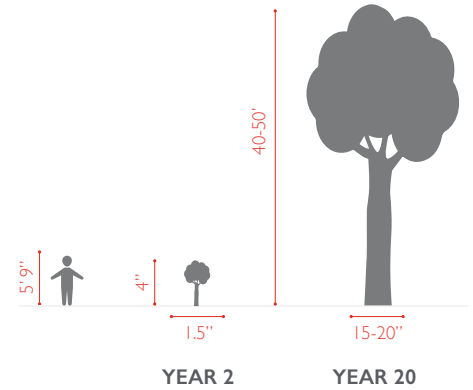

MAGNOLIA SWEET BAY

MAGNOLIA VIRGINIANA

FLOWING WELL TREE FARM

FOLIAGE, FLOWER & FRUIT

FACTS

ZONES
5A - 10A

PLANTING SPACE
10-14 FT

SUGGESTED BEST USE
FOCAL POINT, SCREEN

POTENTIAL PROBLEMS
NOT DROUGHT TOLERANT -
REQUIRES MOIST SOILS; PRONE TO
MAGNOLIA SCALE IF STRESSED

SIZE

	15 GAL	30 GAL	45 GAL
HEIGHT	4'	5'	6'
WIDTH	1.5'	2'	3'
CALIPER	1"	1.5"	2"