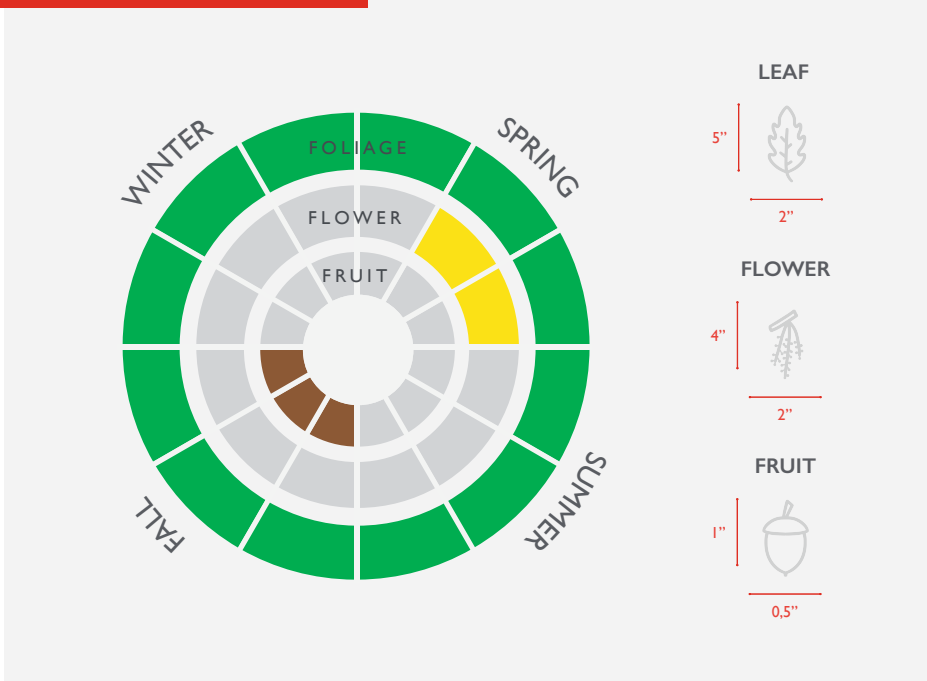

LIVE OAK

QUERCUS VIRGINIANA

FLOWING WELL TREE FARM

FOLIAGE, FLOWER & FRUIT

FACTS

ZONES
7B - 10B

PLANTING SPACE
9-27 FT

SUGGESTED BEST USE
SHADE TREE

POTENTIAL PROBLEMS
ROOTS MAY DISRUPT HARDSCAPE;
STRUCTURAL PRUNING REQUIRED
WITHIN FIRST 10 YEARS TO AVOID
CO-DOMINANT STEMS AND PROVIDE
CLEARANCE

SIZE

	15 GAL	30 GAL	45 GAL
HEIGHT	4'	5'	6'
WIDTH	2'	2.5'	3.5'
CALIPER	1"	2"	3"