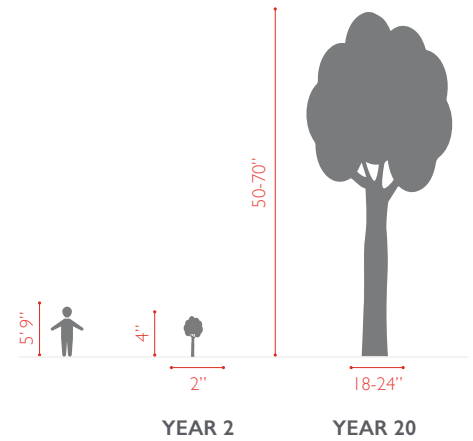

LIVE OAK

QUERCUS VIRGINIANA

FLOWING WELL TREE FARM

FOLIAGE, FLOWER & FRUIT

FACTS

ZONES
7B - 10B

PLANTING SPACE
9-27 FT

SUGGESTED BEST USE
SHADE TREE

POTENTIAL PROBLEMS
ROOTS MAY DISRUPT HARDSCAPE;
STRUCTURAL PRUNING REQUIRED
WITHIN FIRST 10 YEARS TO AVOID
CO-DOMINANT STEMS AND PROVIDE
CLEARANCE

SIZE

	15 GAL	30 GAL	45 GAL
HEIGHT	4'	5'	6'
WIDTH	2'	2.5'	3.5'
CALIPER	1"	2"	3"