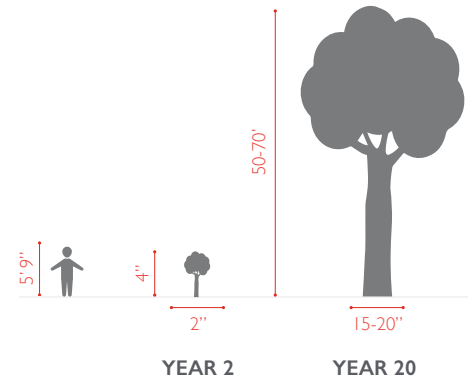

OAK NUTTALL

QUERCUS NUTTALLII

FLOWING WELL TREE FARM

FOLIAGE, FLOWER & FRUIT

FACTS

ZONES
6B - 8B

PLANTING SPACE
10-18 FT

SUGGESTED BEST USE
SHADE TREE

POTENTIAL PROBLEMS
AVOID PRUNING ROOTS OR BRANCHES LARGER THAN 2" IN DIAMETER

SIZE

	15 GAL	30 GAL	45 GAL
HEIGHT	4'	5'	6'
WIDTH	2'	2.5'	3.5'
CALIPER	1"	2"	3"