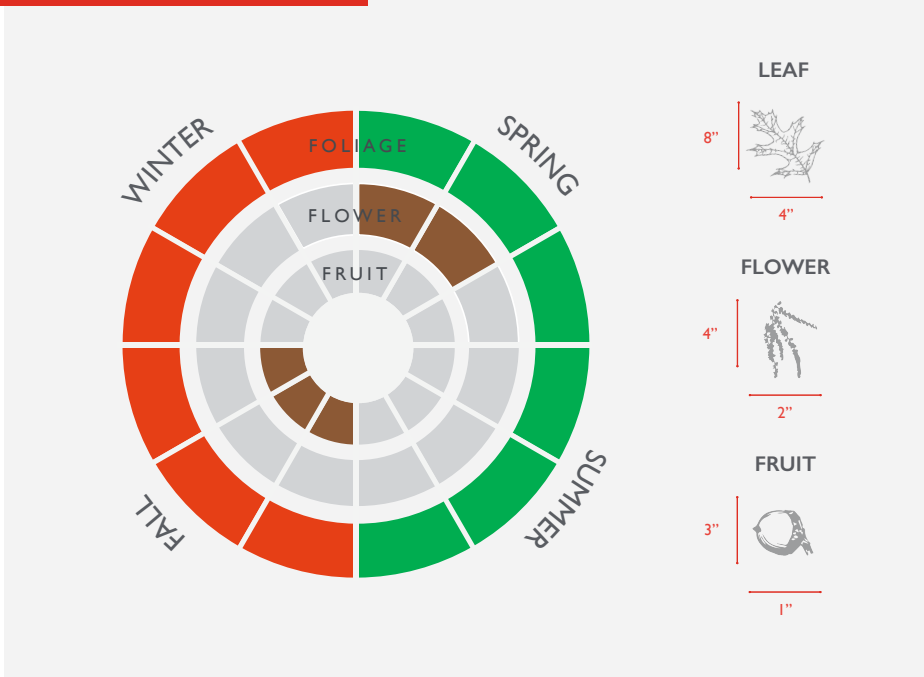

OAK NUTTALL

QUERCUS NUTTALLII

FLOWING WELL TREE FARM

FOLIAGE, FLOWER & FRUIT

FACTS

ZONES
6B - 8B

PLANTING SPACE
10-18 FT

SUGGESTED BEST USE
SHADE TREE

POTENTIAL PROBLEMS
AVOID PRUNING ROOTS OR BRANCHES LARGER THAN 2" IN DIAMETER

SIZE

	15 GAL	30 GAL	45 GAL
HEIGHT	4'	5'	6'
WIDTH	2'	2.5'	3.5'
CALIPER	1"	2"	3"