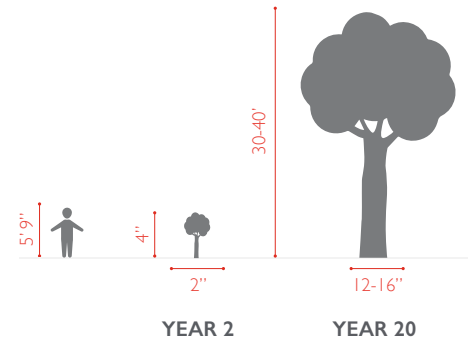

OAK OVERCUP

QUERCUS LYRATA

FLOWING WELL TREE FARM

FACTS

ZONES
6A - 9B

PLANTING SPACE
6-12 FT

SUGGESTED BEST USE
SHADE TREE, SCREEN

POTENTIAL PROBLEMS
MAY NOT BE DROUGHT TOLERANT IN FLORIDA

FOLIAGE, FLOWER & FRUIT

LEAF
8" x 4"

FLOWER
4" x 2"

FRUIT
1" x 0.5"

SIZE

	15 GAL	30 GAL	45 GAL
HEIGHT	4'	5'	6'
WIDTH	2'	2.5'	3.5'
CALIPER	1"	2"	3"