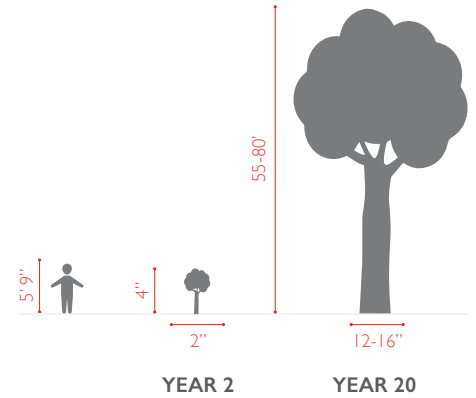

OAK SHUMRAD

QUERCUS SHUMARDII

FLOWING WELL TREE FARM

FACTS

ZONES
5B - 9B

PLANTING SPACE
10-15 FT

SUGGESTED BEST USE
SHADE TREE

POTENTIAL PROBLEMS
DOES NOT DO WELL IN RESTRICTED PLANTING SPACES; POOR COMPARTMENTALIZER; NOT DROUGHT TOLERANT

FOLIAGE, FLOWER & FRUIT

WINTER

FOLIAGE

SPRING

FLOWER

FRUIT*

FALL

SUMMER

LEAF
8"

4"

FLOWER
7"

5"

FRUIT
1"

0.5"

*EVERY OTHER FALL

SIZE

	15 GAL	30 GAL	45 GAL
HEIGHT	4'	5'	6'
WIDTH	2'	2.5'	3.5'
CALIPER	1"	2"	3"