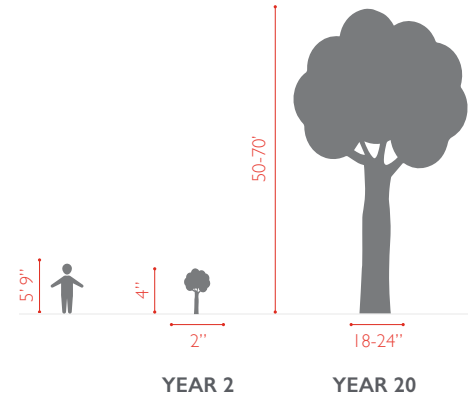

FLORIDA NATIVE