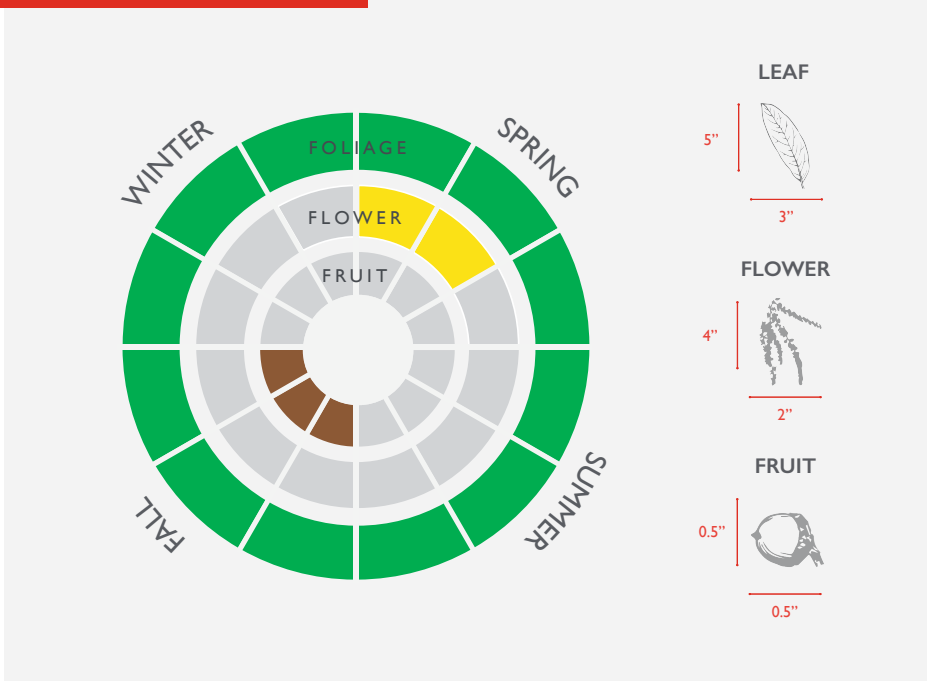

# OAK LAUREL

QUERCUS LAURIFOLIA

FLOWING WELL TREE FARM

# FLORIDA NATIVE

## FOLIAGE, FLOWER & FRUIT

## SIZE

	15 GAL	30 GAL	45 GAL
HEIGHT	4'	5'	6'
WIDTH	2'	2.5'	3.5'
CALIPER	1"	2"	3"