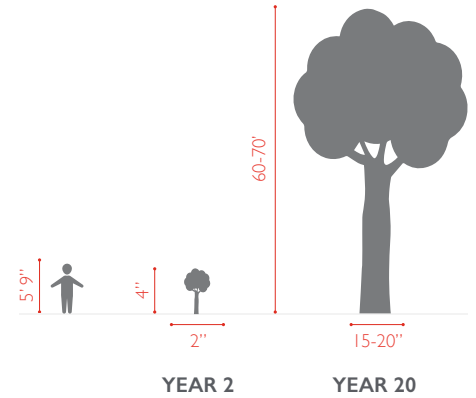

OAK WILLOW

QUERCUS PHELLOS

FLOWING WELL TREE FARM

FOLIAGE, FLOWER & FRUIT

FACTS

ZONES
6A - 9B

PLANTING SPACE
8-12 FT

SUGGESTED BEST USE
SHADE TREE