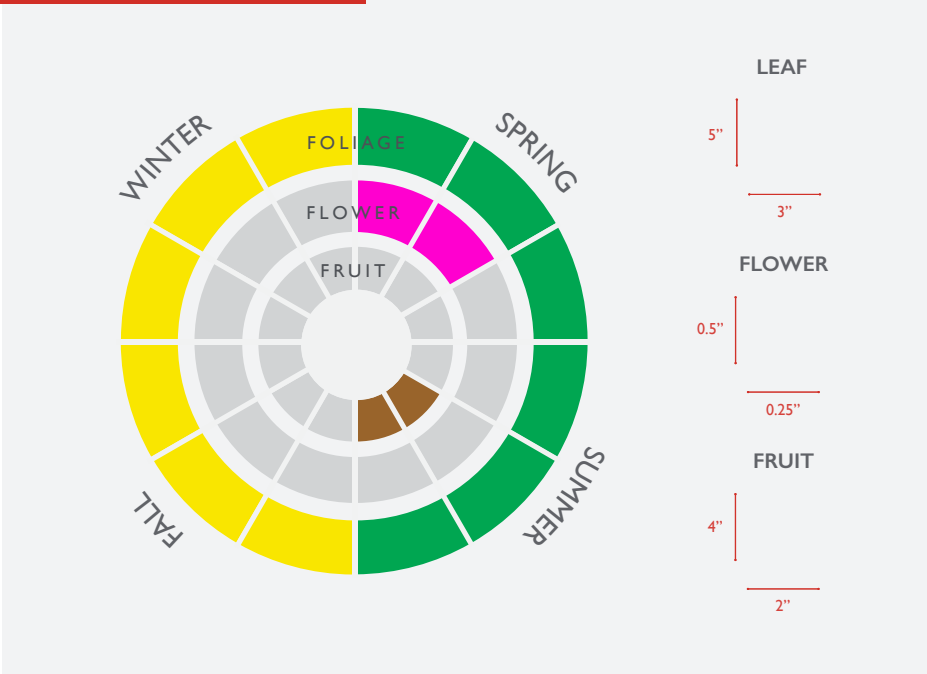

# REDBUDS EASTERN

CERCIS CANADENSIS

FLOWING WELL TREE FARM

**FOLIAGE, FLOWER & FRUIT**

**FACTS**

**ZONES**  
4B-9A

**PLANTING SPACE**  
4-10 FT

**SUGGESTED BEST USE**  
FOCAL POINT

**POTENTIAL PROBLEMS**  
NOT TOLERANT OF DIRECT SUN IN FLORIDA; GROWS BEST IN MOIST, RICH SOIL

**SIZE**

	15 GAL	30 GAL	45 GAL
HEIGHT	7'	8'	10'
WIDTH	1.5'	2'	2.5'
CALIPER	1"	1.5"	2"