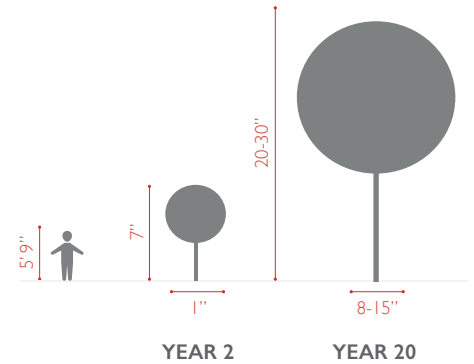

# REDBUDS EASTERN

CERCIS CANADENSIS

FLOWING WELL TREE FARM

**FOLIAGE, FLOWER & FRUIT**

**FACTS**

**ZONES**  
4B-9A

**PLANTING SPACE**  
4-10 FT

**SUGGESTED BEST USE**  
FOCAL POINT

**POTENTIAL PROBLEMS**  
NOT TOLERANT OF DIRECT SUN IN FLORIDA; GROWS BEST IN MOIST, RICH SOIL

**SIZE**

	15 GAL	30 GAL	45 GAL
HEIGHT	7'	8'	10'
WIDTH	1.5'	2'	2.5'
CALIPER	1"	1.5"	2"