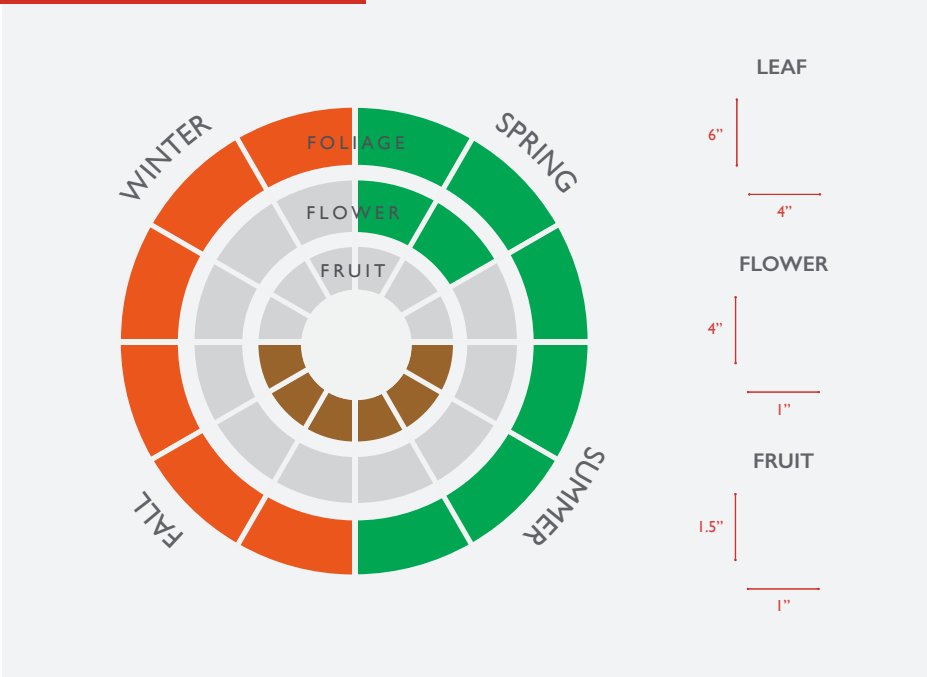

SWEET GUM

LIQUIDAMBAR STYRACIFLUA

FLOWING WELL TREE FARM

FOLIAGE, FLOWER & FRUIT

FACTS

ZONES
5B-10A

PLANTING SPACE
10-15 FT

SUGGESTED BEST USE
SHADE TREE, SCREEN

POTENTIAL PROBLEMS
FRUIT LITTER IS COMMONLY SEEN AS AN ISSUE - AVOID PLANTING IN AREAS WHERE IT CONFLICTS WITH PEDESTRIAN/RECREATIONAL ACTIVITY; ROOTS MAY DAMAGE HARDSCAPE

SIZE

	15 GAL	30 GAL	45 GAL
HEIGHT	9'	10'	14'
WIDTH	1.5'	2.5'	3.5'
CALIPER	1"	1.75"	3"