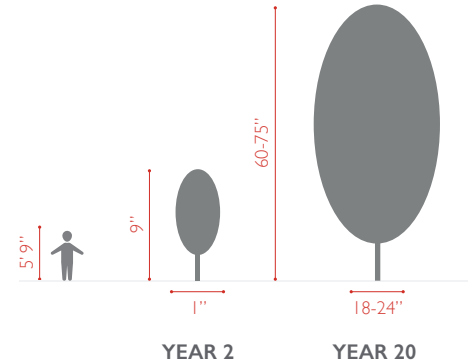

SWEET GUM

LIQUIDAMBAR STYRACIFLUA

FLOWING WELL TREE FARM

FOLIAGE, FLOWER & FRUIT

FACTS

ZONES
5B-10A

PLANTING SPACE
10-15 FT

SUGGESTED BEST USE
SHADE TREE, SCREEN

POTENTIAL PROBLEMS
FRUIT LITTER IS COMMONLY SEEN AS AN ISSUE - AVOID PLANTING IN AREAS WHERE IT CONFLICTS WITH PEDESTRIAN/RECREATIONAL ACTIVITY; ROOTS MAY DAMAGE HARDSCAPE

SIZE

	15 GAL	30 GAL	45 GAL
HEIGHT	9'	10'	14'
WIDTH	1.5'	2.5'	3.5'
CALIPER	1"	1.75"	3"