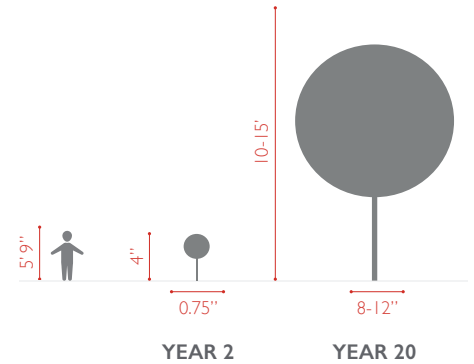

ANISE FLORIDA RED

ILLICIUM FLORIDANUM

FLOWING WELL TREE FARM

FOLIAGE, FLOWER & FRUIT

FACTS

ZONES
8A - 10A

PLANTING SPACE
5-10 FT

SUGGESTED BEST USE
FOCAL POINT, HEDGE, SCREEN

POTENTIAL PROBLEMS
ROOT SUCKERS MAY FORM THICKETS OVER TIME

SIZE

	15 GAL	30 GAL	45 GAL
HEIGHT	4'	6'	8'
WIDTH	2'	2.5'	3'
CALIPER	0.75"	1.25"	1.75"