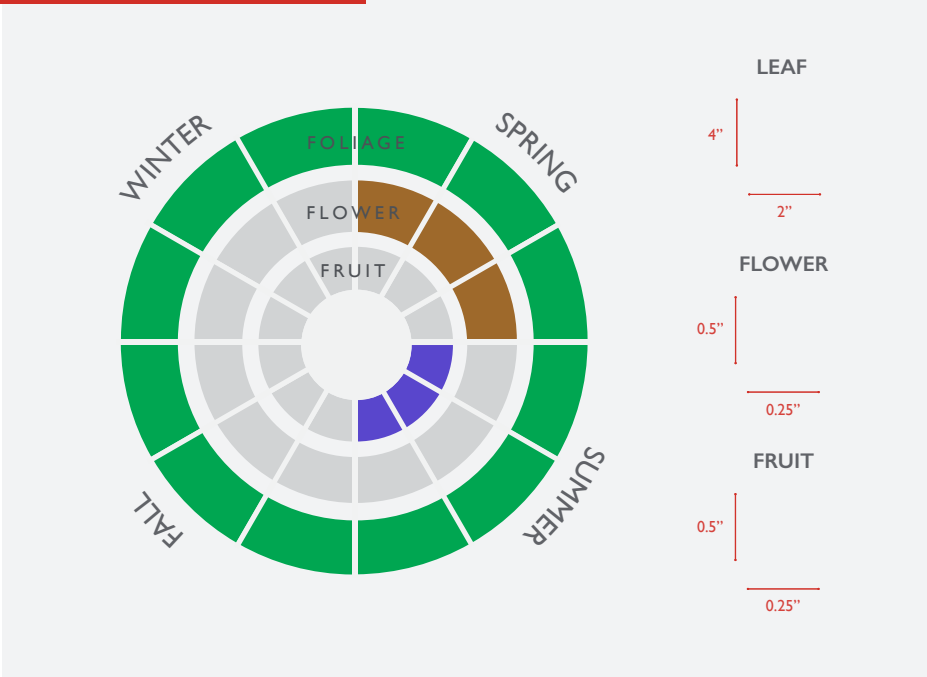

WAX MYRTLE

MYRICA CERIFERA

FLOWING WELL TREE FARM

FOLIAGE, FLOWER & FRUIT

FACTS

ZONES
7B - 11

PLANTING SPACE
5-15 FT

SUGGESTED BEST USE
FOCAL POINT, HEDGE, SCREEN

POTENTIAL PROBLEMS
ROOT SUCKERS MAY FORM THICKETS OVER TIME

SIZE

	15 GAL	30 GAL	45 GAL
HEIGHT	4.5'	6'	8'
WIDTH	1.5'	2'	2.5'
CALIPER	1"	2"	3"