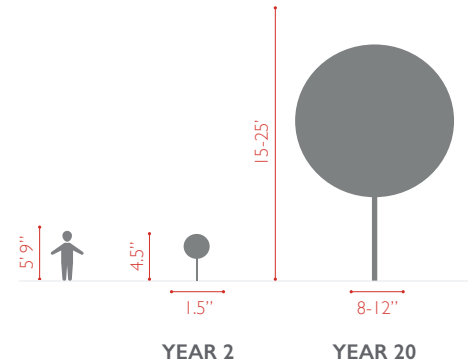

WAX MYRTLE

MYRICA CERIFERA

FLOWING WELL TREE FARM

FOLIAGE, FLOWER & FRUIT

FACTS

ZONES
7B - 11

PLANTING SPACE
5-15 FT

SUGGESTED BEST USE
FOCAL POINT, HEDGE, SCREEN

POTENTIAL PROBLEMS
ROOT SUCKERS MAY FORM THICKETS OVER TIME

SIZE

	15 GAL	30 GAL	45 GAL
HEIGHT	4.5'	6'	8'
WIDTH	1.5'	2'	2.5'
CALIPER	1"	2"	3"