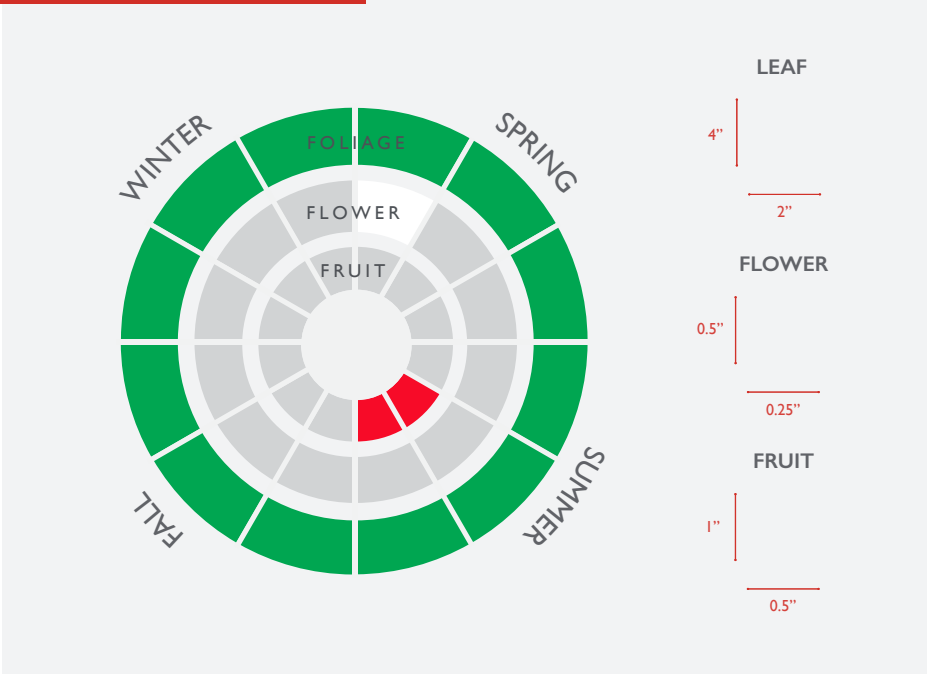

# MAYHAW

CRATAEGUS AESTIVALIS

FLOWING WELL TREE FARM

**FOLIAGE, FLOWER & FRUIT**

**FACTS**

**ZONES**  
6A - 11

**PLANTING SPACE**  
8-10 FT

**SUGGESTED BEST USE**  
FOCAL POINT

**POTENTIAL PROBLEMS**  
UNKNOWN

**SIZE**

	15 GAL	30 GAL	45 GAL
HEIGHT	7'	10'	12'
WIDTH	1.5'	2'	2.5'
CALIPER	1"	2"	3"