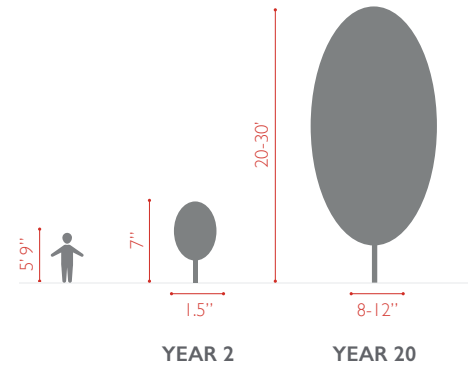

# MAYHAW

CRATAEGUS AESTIVALIS

FLOWING WELL TREE FARM

**FOLIAGE, FLOWER & FRUIT**

**FACTS**

**ZONES**  
6A - 11

**PLANTING SPACE**  
8-10 FT

**SUGGESTED BEST USE**  
FOCAL POINT

**POTENTIAL PROBLEMS**  
UNKNOWN

**SIZE**

	15 GAL	30 GAL	45 GAL
HEIGHT	7'	10'	12'
WIDTH	1.5'	2'	2.5'
CALIPER	1"	2"	3"