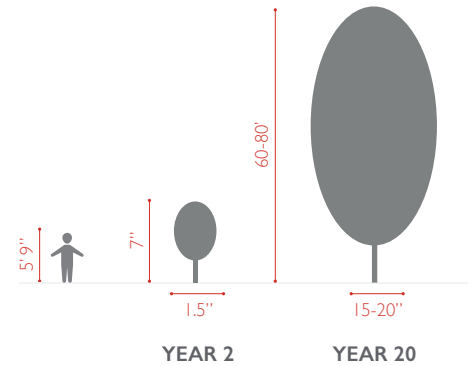

TULIP POPLAR

LIRIODENDRON TULIPIFERA

FLOWING WELL TREE FARM

FOLIAGE, FLOWER & FRUIT

FACTS

ZONES
5A - 9A

PLANTING SPACE
10-15 FT

SUGGESTED BEST USE
FOCAL POINT

POTENTIAL PROBLEMS
PREFERS MOIST, WELL-DRAINED SOILS

SIZE

	15 GAL	30 GAL	45 GAL
HEIGHT	7'	10'	12'
WIDTH	2'	2.5'	3'
CALIPER	1.5"	2"	3"