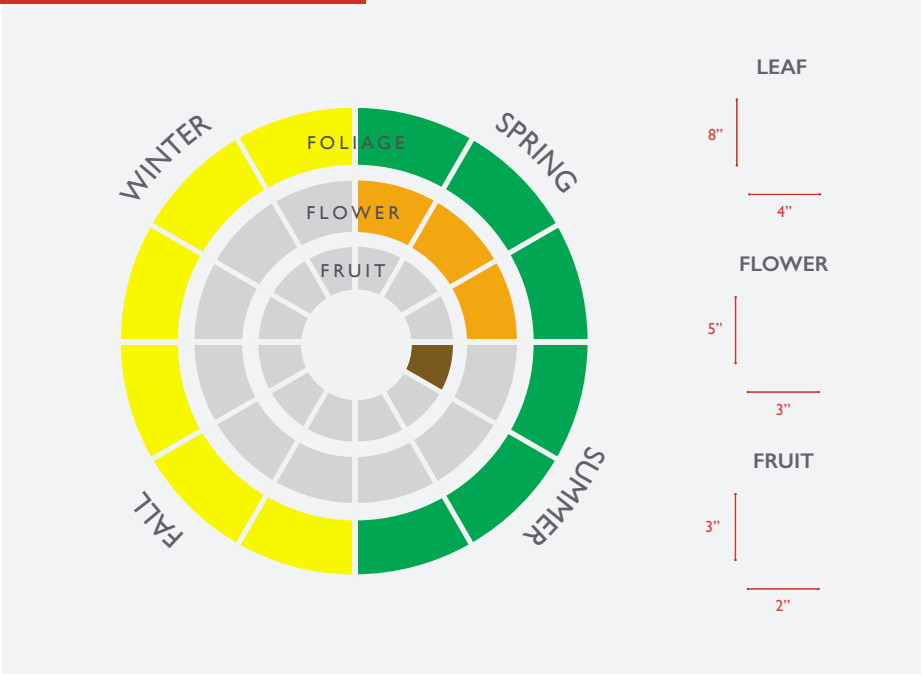

TULIP POPLAR

LIRIODENDRON TULIPIFERA

FLOWING WELL TREE FARM

FOLIAGE, FLOWER & FRUIT

FACTS

ZONES
5A - 9A

PLANTING SPACE
10-15 FT

SUGGESTED BEST USE
FOCAL POINT

POTENTIAL PROBLEMS
PREFERS MOIST, WELL-DRAINED SOILS

SIZE

	15 GAL	30 GAL	45 GAL
HEIGHT	7'	10'	12'
WIDTH	2'	2.5'	3'
CALIPER	1.5"	2"	3"