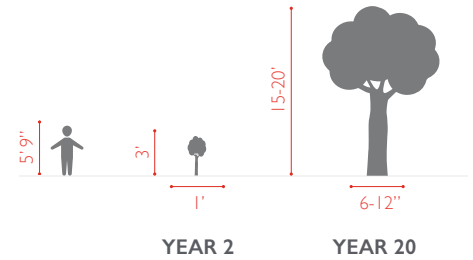

PAWPAW

ASIMINA TRILOBA

FLOWING WELL TREE FARM

FOLIAGE, FLOWER & FRUIT

FACTS

ZONES
5A - 8B

PLANTING SPACE
10-15 FT

SUGGESTED BEST USE
FOCAL POINT, SCREEN

POTENTIAL PROBLEMS
REQUIRES MOIST, ACIDIC SOILS AND
RELATIVELY UNRESTRICTED PLANTING
SITE; BEST FOR NATURAL AREAS

SIZE

| | 15 GAL | 30 GAL | 45 GAL |
|---------|--------|--------|--------|
| HEIGHT | 3' | 4' | 5' |
| WIDTH | 1' | 1.5' | 2' |
| CALIPER | 1" | 1.5" | 2" |