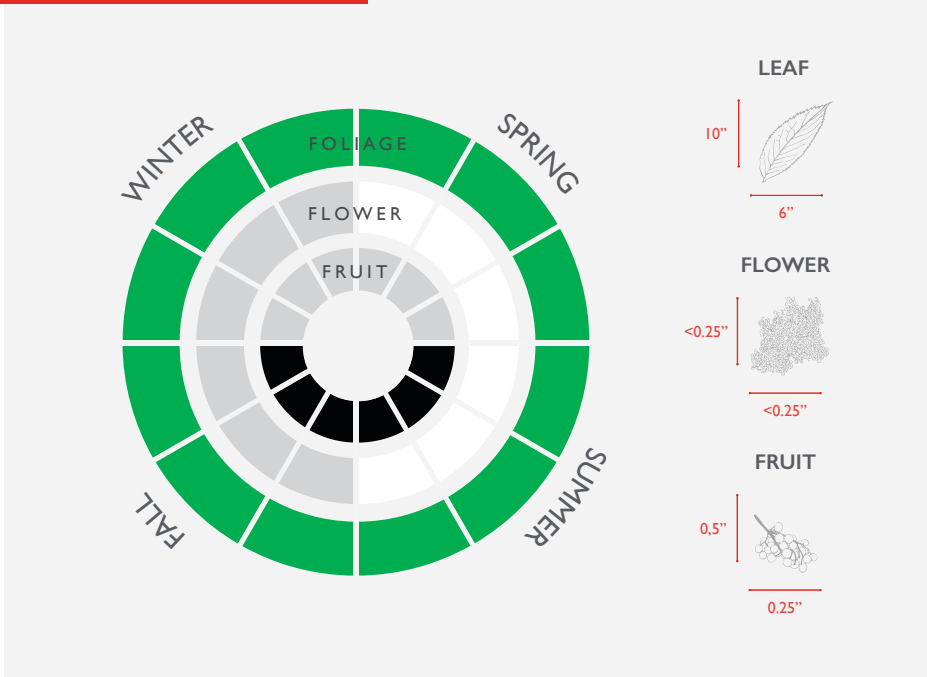

ELDERBERRY TREE

SAMBUCUS NIGRA

FLOWING WELL TREE FARM

FOLIAGE, FLOWER & FRUIT

FACTS

ZONES
4A - 10B

PLANTING SPACE
5-10 FT

SUGGESTED BEST USE
FOCAL POINT, HEDGE, SCREEN

POTENTIAL PROBLEMS
ROOT SUCKERS MAY FORM THICKETS OVER TIME

SIZE

	15 GAL	30 GAL	45 GAL
HEIGHT	3'	4'	5'
WIDTH	1.5'	2'	2.5'
CALIPER	1"	2"	3"