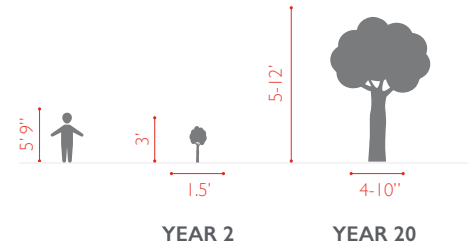

ELDERBERRY TREE

SAMBUCUS NIGRA

FLOWING WELL TREE FARM

FOLIAGE, FLOWER & FRUIT

FACTS

ZONES
4A - 10B

PLANTING SPACE
5-10 FT

SUGGESTED BEST USE
FOCAL POINT, HEDGE, SCREEN

POTENTIAL PROBLEMS
ROOT SUCKERS MAY FORM THICKETS OVER TIME

SIZE

	15 GAL	30 GAL	45 GAL
HEIGHT	3'	4'	5'
WIDTH	1.5'	2'	2.5'
CALIPER	1"	2"	3"