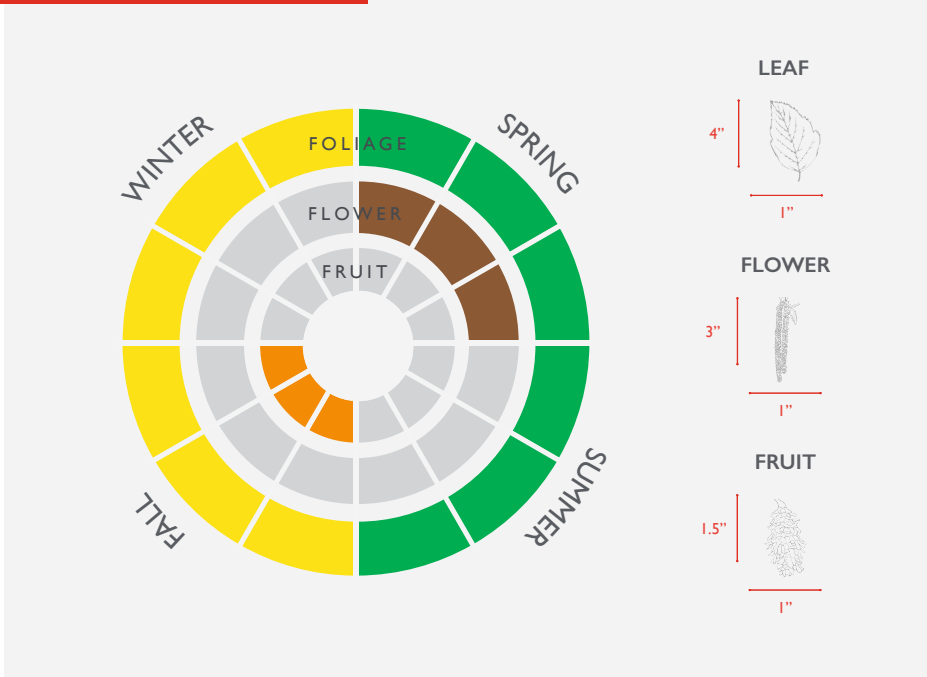

RIVER BIRCH

BETULA NIGRA

FLOWING WELL TREE FARM

FOLIAGE, FLOWER & FRUIT

FACTS

ZONES
4A - 9A

PLANTING SPACE
9-13 FT

SUGGESTED BEST USE
FOCAL POINT, SCREEN

POTENTIAL PROBLEMS
NOT DROUGHT TOLERANT;
REQUIRES MOIST AND ACIDIC SOIL;
SHORT-LIVED TREE IN FLORIDA (~40 YRS)

SIZE

	15 GAL	30 GAL	45 GAL
HEIGHT	3.5'	4.5'	5.5'
WIDTH	1.5'	2.5'	3.5'
CALIPER	1"	2"	3"