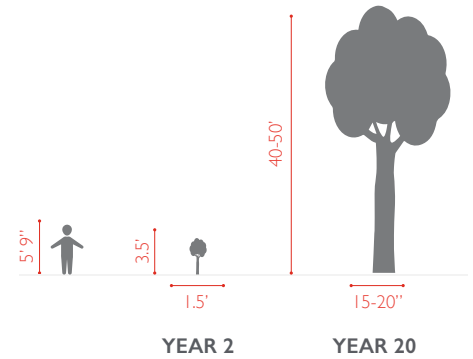

RIVER BIRCH

BETULA NIGRA

FLOWING WELL TREE FARM

FOLIAGE, FLOWER & FRUIT

FACTS

ZONES
4A - 9A

PLANTING SPACE
9-13 FT

SUGGESTED BEST USE
FOCAL POINT, SCREEN

POTENTIAL PROBLEMS
NOT DROUGHT TOLERANT;
REQUIRES MOIST AND ACIDIC SOIL;
SHORT-LIVED TREE IN FLORIDA (~40 YRS)

SIZE

	15 GAL	30 GAL	45 GAL
HEIGHT	3.5'	4.5'	5.5'
WIDTH	1.5'	2.5'	3.5'
CALIPER	1"	2"	3"