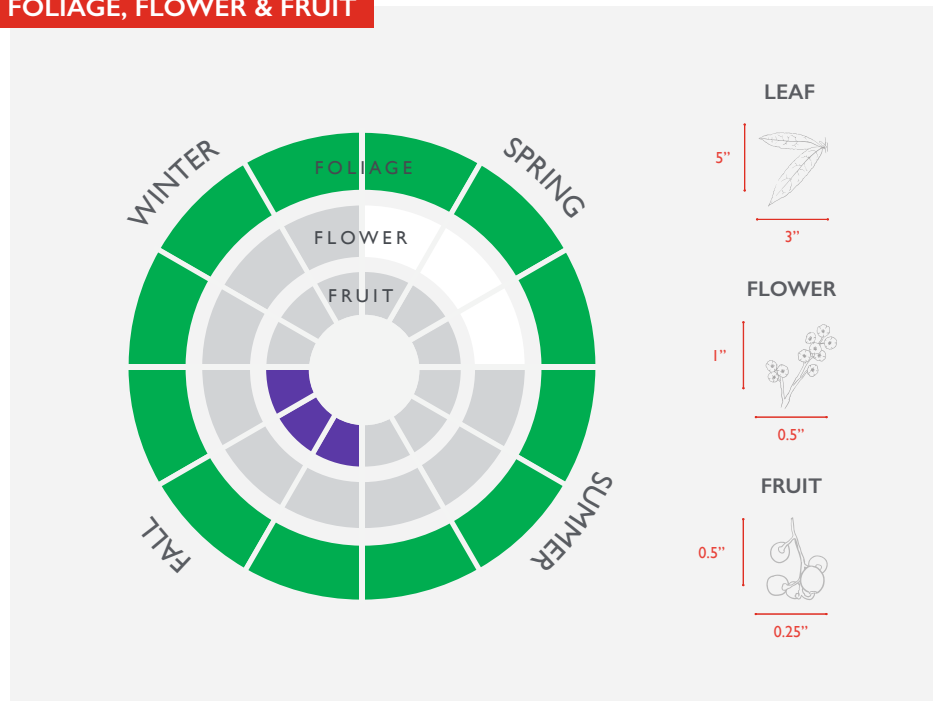

# JAPANESE BLUEBERRY

ELAEOCARPUS DENTATUS

FLOWING WELL TREE FARM

FACTS

**ZONES**  
9B - 11

**PLANTING SPACE**  
5-10 FT

**SUGGESTED BEST USE**  
FOCAL POINT, SCREEN

**POTENTIAL PROBLEMS**  
MULTI-STEM FORM; NOT FROST TOLERANT

FOLIAGE, FLOWER & FRUIT

SIZE

	15 GAL	30 GAL	45 GAL
HEIGHT	3'	4'	5'
WIDTH	1.5'	2'	2.5'
CALIPER	1"	2"	3"