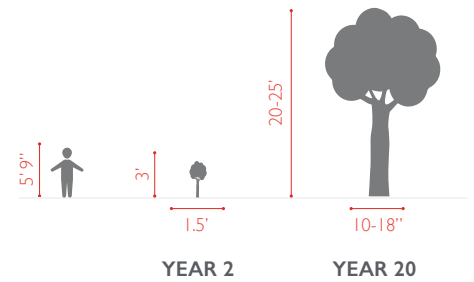

# JAPANESE BLUEBERRY

ELAEOCARPUS DENTATUS

FLOWING WELL TREE FARM

FACTS

**ZONES**  
9B - 11

**PLANTING SPACE**  
5-10 FT

**SUGGESTED BEST USE**  
FOCAL POINT, SCREEN

**POTENTIAL PROBLEMS**  
MULTI-STEM FORM; NOT FROST TOLERANT

FOLIAGE, FLOWER & FRUIT

SIZE

	15 GAL	30 GAL	45 GAL
HEIGHT	3'	4'	5'
WIDTH	1.5'	2'	2.5'
CALIPER	1"	2"	3"