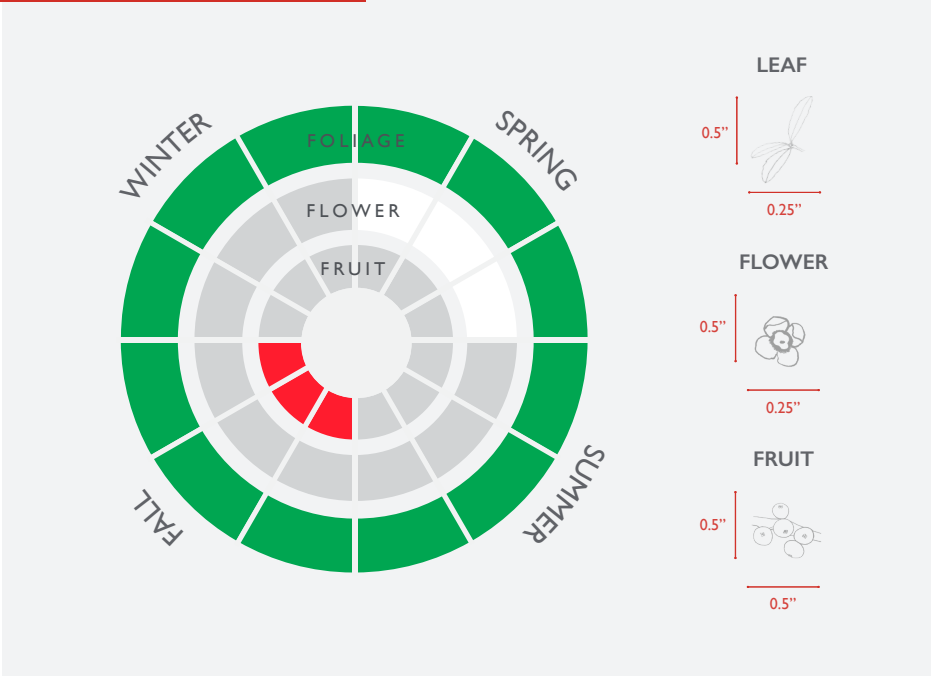

YERBA MATE HOLLY

ILEX PARAGUARIENSIS

FLOWING WELL TREE FARM

FOLIAGE, FLOWER & FRUIT

FACTS

ZONES
9A - 11

PLANTING SPACE
5-10 FT

SUGGESTED BEST USE
FOCAL POINT, SCREEN

POTENTIAL PROBLEMS
NOT FROST TOLERANT

SIZE

	15 GAL	30 GAL	45 GAL
HEIGHT	6'	10'	12'
WIDTH	1.5'	2'	2.5'
CALIPER	1"	2"	3"