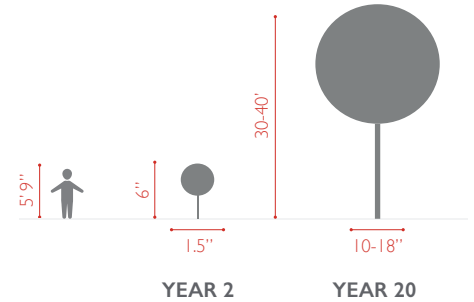

YERBA MATE HOLLY

ILEX PARAGUARIENSIS

FLOWING WELL TREE FARM

FOLIAGE, FLOWER & FRUIT

FACTS

ZONES
9A - 11

PLANTING SPACE
5-10 FT

SUGGESTED BEST USE
FOCAL POINT, SCREEN

POTENTIAL PROBLEMS
NOT FROST TOLERANT

SIZE

	15 GAL	30 GAL	45 GAL
HEIGHT	6'	10'	12'
WIDTH	1.5'	2'	2.5'
CALIPER	1"	2"	3"