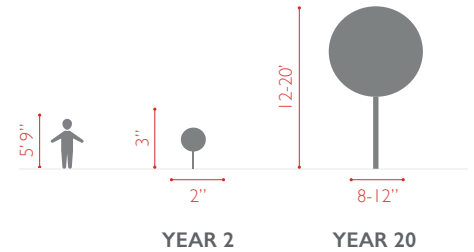

FLATWOODS PLUM

PRUNUS UMBELLATA

FLOWING WELL TREE FARM

FOLIAGE, FLOWER & FRUIT

FACTS

ZONES
8A - 9B

PLANTING SPACE
5-10 FT

SUGGESTED BEST USE
FOCAL POINT, SCREEN

POTENTIAL PROBLEMS
FRUIT LITTER

SIZE

	15 GAL	30 GAL	45 GAL
HEIGHT	6'	10'	12'
WIDTH	2'	2.5'	3'
CALIPER	1"	1.75"	2"