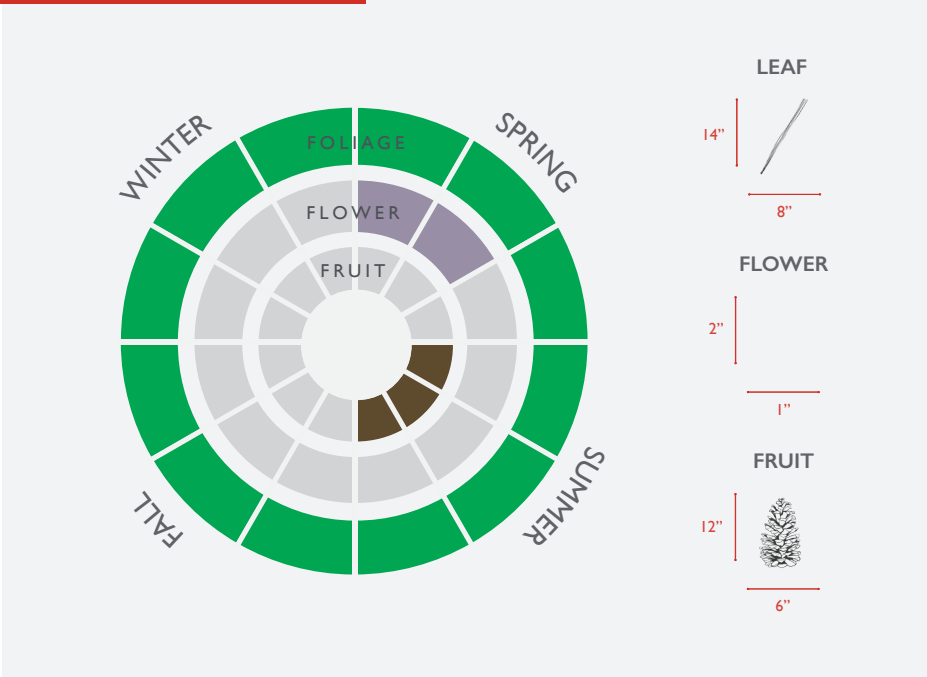

LONGLEAF PINE

PINUS PALUSTRIS

FLOWING WELL TREE FARM

FOLIAGE, FLOWER & FRUIT

FACTS

ZONES
7A - 10A

PLANTING SPACE
8-18 FT

SUGGESTED BEST USE
SHADE TREE

POTENTIAL PROBLEMS
DIFFICULT TO TRANSPLANT WHEN LARGE; MAY NOT TAKE "TREE FORM" FOR SEVERAL YEARS; CONE LITTER; ROOTS MAY DISRUPT HARDSCAPE

SIZE

	15 GAL	30 GAL	45 GAL
HEIGHT	5'	10'	12'
WIDTH	1'	1.5'	2'
CALIPER	1"	1.75"	2"