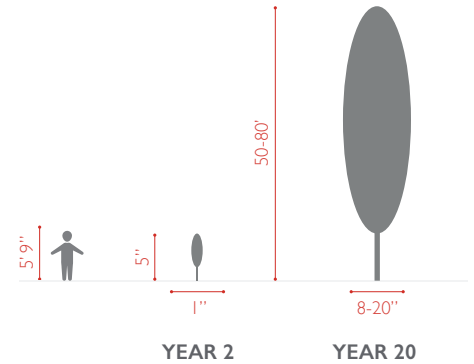

LONGLEAF PINE

PINUS PALUSTRIS

FLOWING WELL TREE FARM

FOLIAGE, FLOWER & FRUIT

FACTS

ZONES
7A - 10A

PLANTING SPACE
8-18 FT

SUGGESTED BEST USE
SHADE TREE

POTENTIAL PROBLEMS
DIFFICULT TO TRANSPLANT WHEN LARGE; MAY NOT TAKE "TREE FORM" FOR SEVERAL YEARS; CONE LITTER; ROOTS MAY DISRUPT HARDSCAPE

SIZE

	15 GAL	30 GAL	45 GAL
HEIGHT	5'	10'	12'
WIDTH	1'	1.5'	2'
CALIPER	1"	1.75"	2"