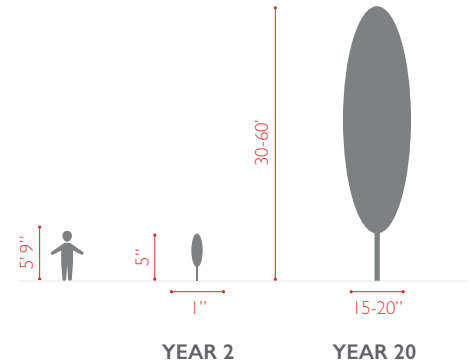

SPRUCE PINE

PINUS GLABRA

FLOWING WELL TREE FARM

FOLIAGE, FLOWER & FRUIT

FACTS

ZONES
8A - 9B

PLANTING SPACE
8-18 FT

SUGGESTED BEST USE
SHADE TREE, SCREEN

POTENTIAL PROBLEMS
CONE, NEEDLE LITTER; NOT TOLERANT OF ALKALINE OR SANDY SOILS

SIZE

	15 GAL	30 GAL	45 GAL
HEIGHT	5'	7'	9'
WIDTH	1.5'	2.5'	3.5'
CALIPER	1"	2"	3"