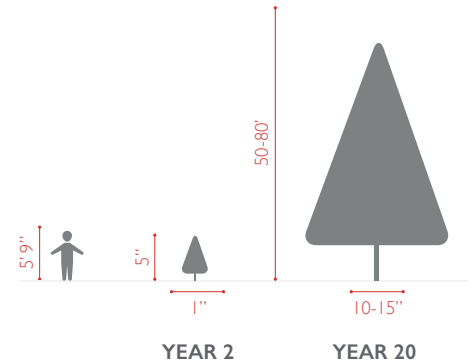

AMERICAN BASSWOOD

TILIA AMERICANA

FLOWING WELL TREE FARM

FOLIAGE, FLOWER & FRUIT

FACTS

ZONES
9 - 11

PLANTING SPACE
3A - 8B

SUGGESTED BEST USE
FOCAL POINT; SHADE TREE

POTENTIAL PROBLEMS
NOT DROUGHT TOLERANT; DOES NOT GROW WELL IN SANDY OR UPLAND SITES; SUCKER SPROUTS; NOT TOLERANT OF INJURY

SIZE

	15 GAL	30 GAL	45 GAL
HEIGHT	5'	7'	9'
WIDTH	1.5'	2.5'	3'
CALIPER	1"	1.5"	2"