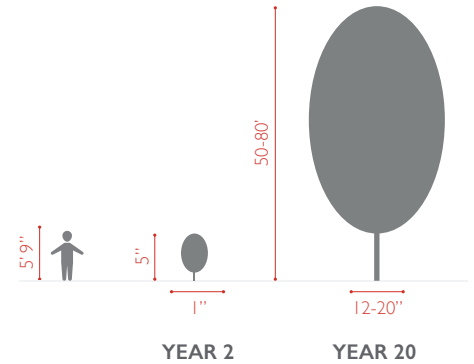

# WHITE ASH

FRAXINUS AMERICANA

FLOWING WELL TREE FARM

FOLIAGE, FLOWER & FRUIT

FACTS

**ZONES**  
3A - 9A

**PLANTING SPACE**  
9-12 FT

**SUGGESTED BEST USE**  
SHADE TREE

**POTENTIAL PROBLEMS**  
NOT DROUGHT TOLERANT; NOT TOLERANT OF SANDY, CLAYEY, OR NUTRIENT-POOR SOIL; ROOTS MAY DAMAGE HARDSCAPE

SIZE

	15 GAL	30 GAL	45 GAL
HEIGHT	5'	7'	9'
WIDTH	1.5'	2'	2.5'
CALIPER	1"	1.75"	3"